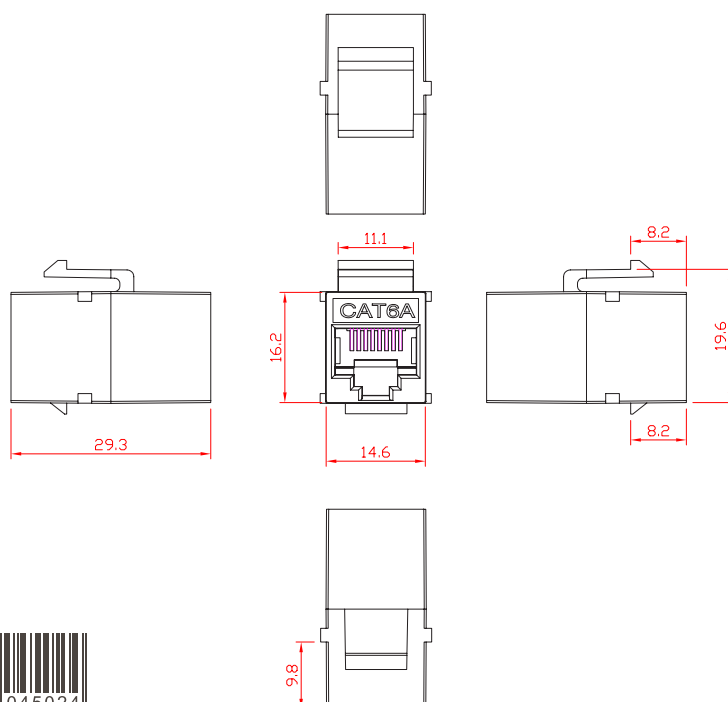

Cat.6A Keystone Coupler

Part no.: NK4014

Technical Features

Cat.6A Class EA 500MHz

2 x RJ45, UTP

Wiring 1:1

Color: Black

Technical Drawings

Unit: mm

NK4014

Made in China

www.logilink.com

RoHS
compliant

* The specifications and pictures are subject to change without notice.
*All trade names referenced are the registered trademark of their respective owners.

Package Contents

Cat.6A Keystone Coupler x 1

Packaging Informations

Packing Dimension	140 x 90 x 20mm
Packing Weight	0.01kg
Carton Dimension	440 x 340 x 230mm
Carton Q'ty	1000pcs
Carton Weight	7.1kg

NK4014